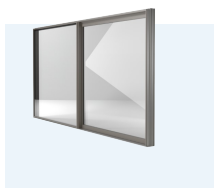

FIN-Vista
aluminium-aluminium

Villa in the Überetsch area

Aluminium window wall in a single-family house

Lots of glass, narrow frames: this was the owners' wish for their new windows. They also wanted a direct connection between the interior and the spacious garden. Their choice fell on the FIN-Vista window wall with its integrated lift-and-slide doors. Its modular system permits the simple installation of large areas of glass. The slender frames ensure maximum light incidence and views to the outside. The modern aluminium design perfectly matches the house, while the PVC core ensures excellent insulation.

finstral.com/bozen

Products used

U_w - Heat transmittance coefficient of window element

R_w - Sound insulation properties of a window

npd - No performance determined

FIN-Vista

aluminium-aluminium

Modular mullion-transom system for window walls. Can be combined with all windows, sliding and folding doors.

FIN-Slide Classic-line

aluminium-aluminium

U_w 1-sash 2-/3-glazing:

1,4 / 0,95 W/m²K

U_w 2-sash 2-/3-glazing:

1,5 / 1,1 W/m²K

R_w Standard:

npd